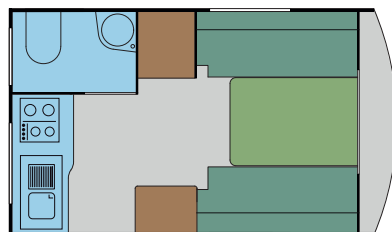

# 290 MINI SILVER

Compact and light, the 290 has a toilet with washbasin. The kitchen is located in the back, and the dining area can be transformed into a real double bed.

Have a look at all the new exterior colors, and choose the version you find most attractive.

For improvised weekends and vacations as a family, a couple or among friends, the Mini Silver 290 adapts to each situation and offers you the best for your getaways.

- Roof and sides reinforced polyester
- Canvas roof extension
- Shock absorbers
- Dinette convertible into large bed 140x190cm
- Refrigerator 85L
- Stainless cooktop with 2 burners and sink
- Bathroom with toilet and sink
- Decorative cushions adapted to the color of the exterior  
(Version Lagoon, Safari, Outdoor)