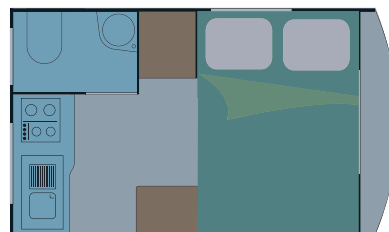

# 270 MINI SILVER

Discover the MINI 270 from another angle, with a new black exterior and novel color combinations, just the way you want.

Designed for adventure lovers and improvised outings, it combines comfort and ease of use for full satisfaction. Easy to tow and store, the caravan will surprise you with its practicality.

# 290 MINI SILVER

Compact and light, the 290 has a toilet with washbasin. The kitchen is located in the back, and the dining area can be transformed into a real double bed.

Have a look at all the new exterior colors, and choose the version you find most attractive.

For improvised weekends and vacations as a family, a couple or among friends, the Mini Silver 290 adapts to each situation and offers you the best for your getaways.

- Roof and sides reinforced polyester
- Canvas roof extension
- Shock absorbers
- Dinette convertible into large bed 140x190cm
- Refrigerator 85L
- Stainless cooktop with 2 burners and sink
- Bathroom with toilet and sink
- Decorative cushions adapted to the color of the exterior  
(Version Lagoon, Safari, Outdoor)