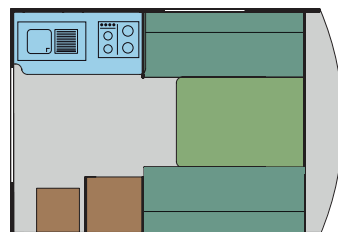

# 270 MINI SILVER

Discover the MINI 270 from another angle, with a new black exterior and novel color combinations, just the way you want.

Designed for adventure lovers and improvised outings, it combines comfort and ease of use for full satisfaction. Easy to tow and store, the caravan will surprise you with its practicality.

# 290 MINI SILVER

Compact and light, the 290 has a toilet with washbasin. The kitchen is located in the back, and the dining area can be transformed into a real double bed.

Have a look at all the new exterior colors, and choose the version you find most attractive.

For improvised weekends and vacations as a family, a couple or among friends, the Mini Silver 290 adapts to each situation and offers you the best for your getaways.

- Roof and sides reinforced polyester
- Canvas roof extension
- Shock absorbers
- Dinette convertible into large bed 140x190cm
- Refrigerator 85L
- Stainless cooktop with 2 burners and sink
- Bathroom with toilet and sink
- Decorative cushions adapted to the color of the exterior  
(Version Lagoon, Safari, Outdoor)