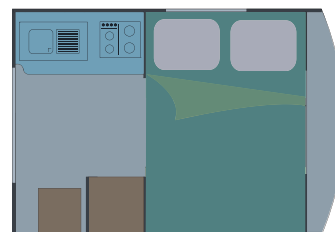

# 270 MINI SILVER

Discover the MINI 270 from another angle, with a new black exterior and novel color combinations, just the way you want.

Designed for adventure lovers and improvised outings, it combines comfort and ease of use for full satisfaction. Easy to tow and store, the caravan will surprise you with its practicality.

And don't forget the motorcycle carrier version that lets you take your bike along for action-filled weekends.

- Large door at the rear
- Roof and sides reinforced polyester
- Canvas roof extension
- Shock absorbers
- Dinette convertible into large bed 140x190cm
- Refrigerator 85L
- Stainless cooktop with 2 burners and sink
- Decorative cushions adapted to the color of the exterior (Version Lagoon, Safari, Outdoor)

# 290 MINI SILVER

Compact and light, the 290 has a toilet with washbasin. The kitchen is located in the back, and the dining area can be transformed into a real double bed.

Have a look at all the new exterior colors, and choose the version you find most attractive.

For improvised weekends and vacations as a family, a couple or among friends, the Mini Silver 290 adapts to each situation and offers you the best for your getaways.

- Roof and sides reinforced polyester
- Canvas roof extension
- Shock absorbers
- Dinette convertible into large bed 140x190cm
- Refrigerator 85L
- Stainless cooktop with 2 burners and sink
- Bathroom with toilet and sink
- Decorative cushions adapted to the color of the exterior  
(Version Lagoon, Safari, Outdoor)